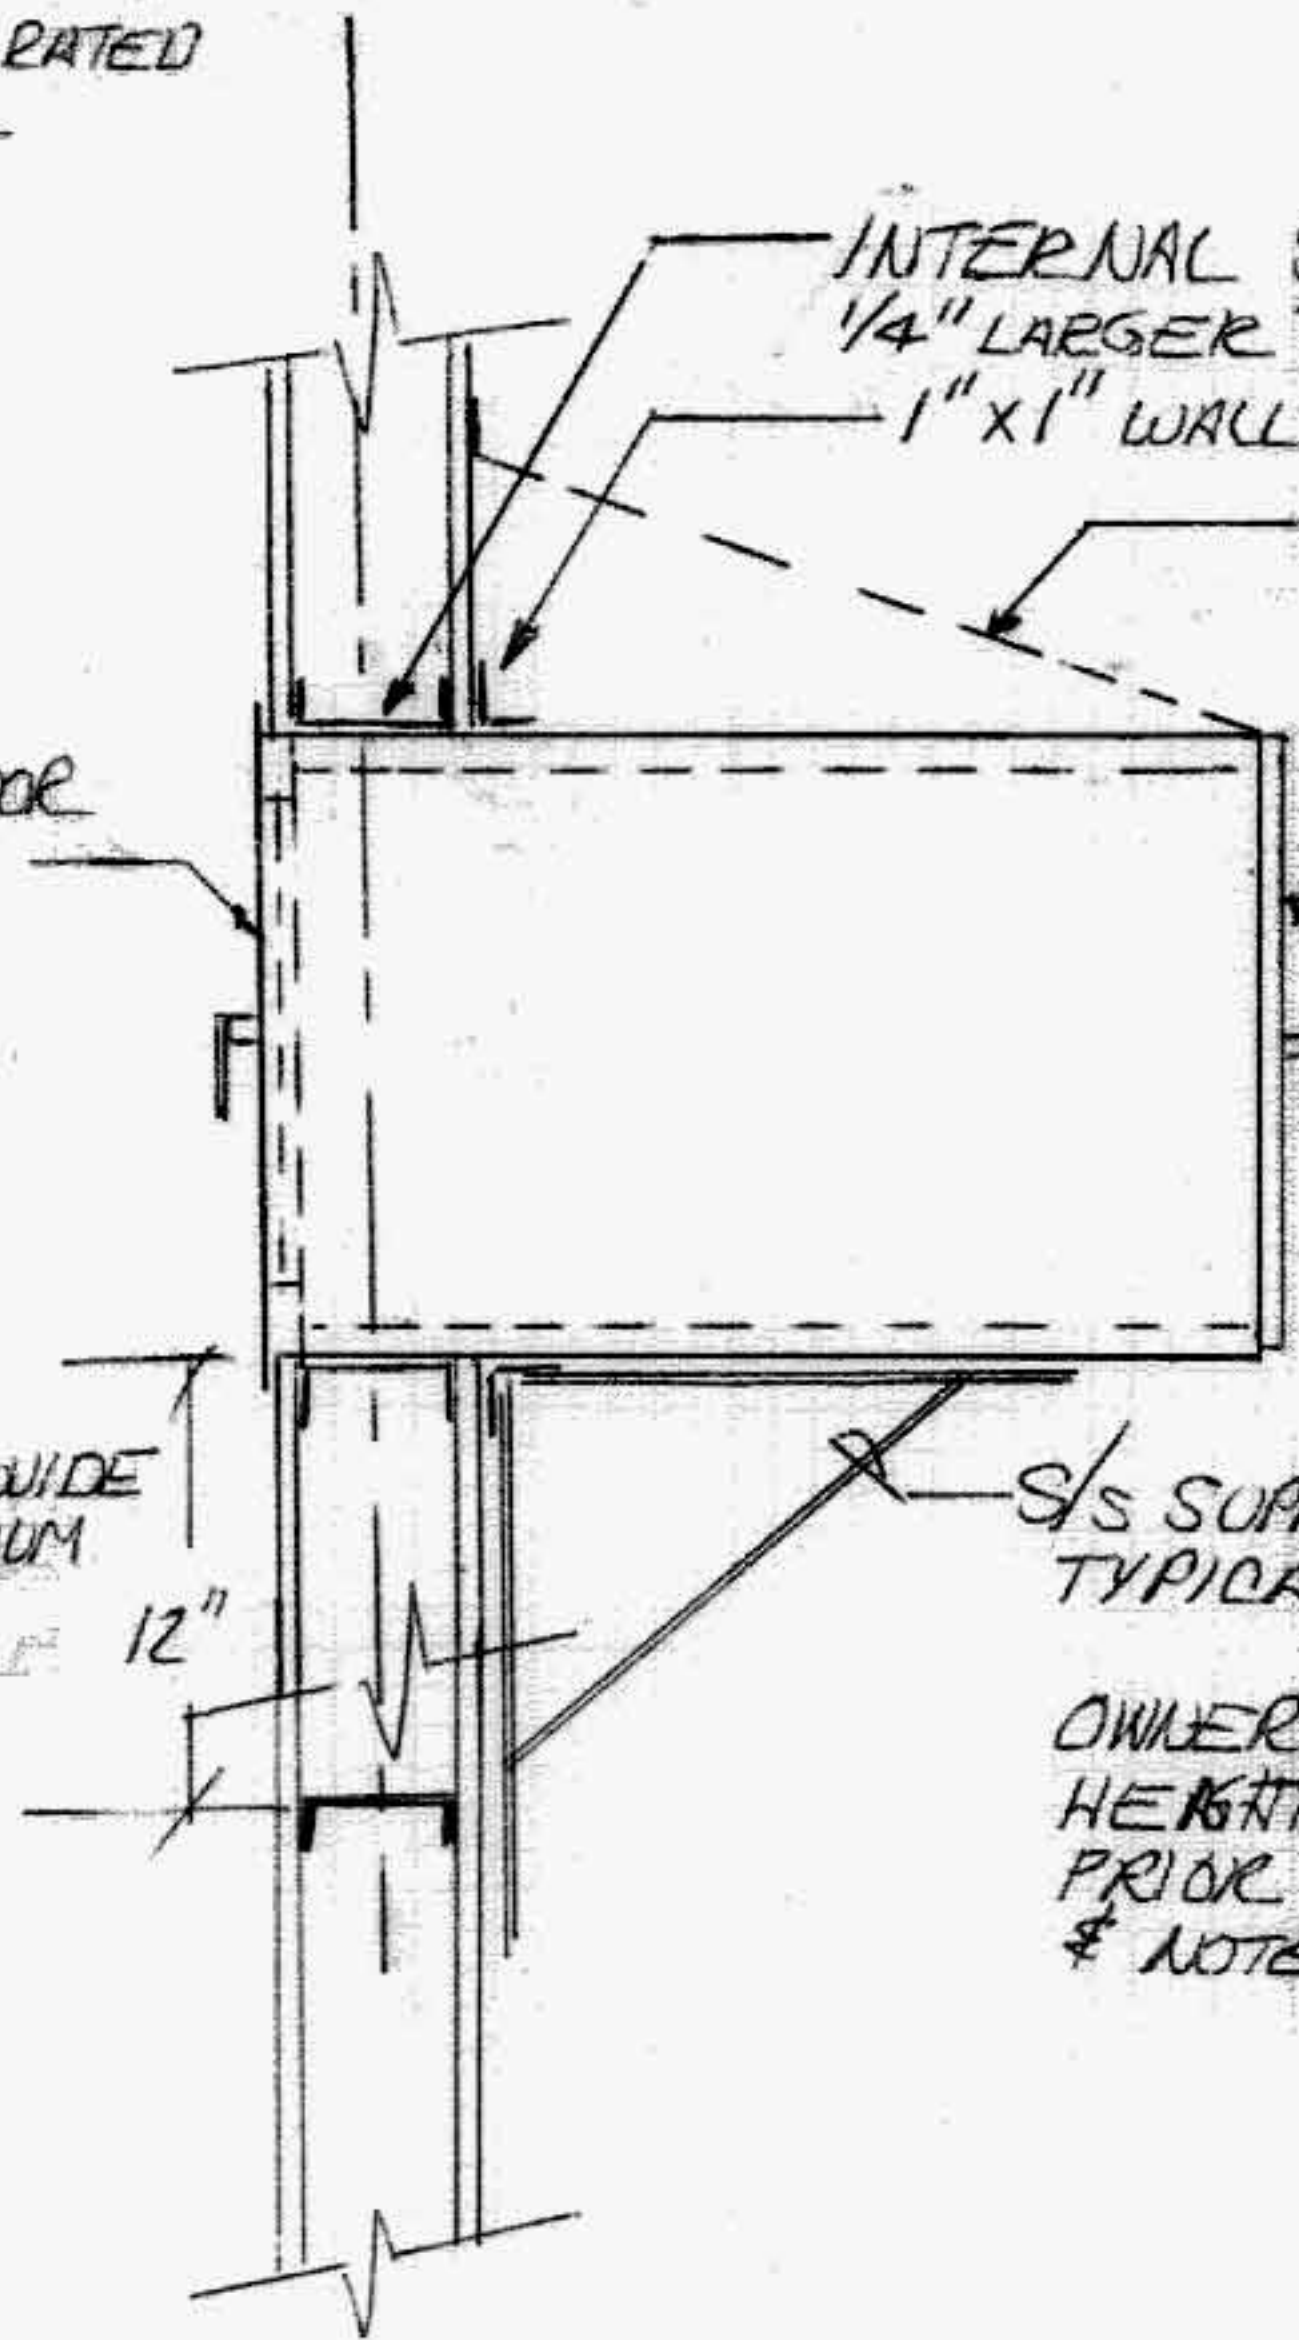

1 HR RATED WALL

INTERNAL STUD BOXED OPENING
1/4" LARGER THAN PASS-THRU BOX

1" x 1" WALL TRIM BY PT MANUFACTURER

OPTIONAL SLOPED TOP FOR CLEAN ROOM REQUIREMENTS

HALCO FIRE RATED PASS-THRU
MODEL # & SIZE AS SHOWN
IN SCHEDULE

1 HR FIRE DOOR
WITH WINDOW

STANDARD S/S DOOR WITH
WINDOW AND MECHANICAL
INTERLOCK

DOOR SWINGS TO BE VERIFIED
PRIOR TO FABRICATION OF
MODULE

CONTRACTOR TO PROVIDE
STUD BRACING MINIMUM
12" BELOW OPENING
FOR BRACKET
RIGIDITY

S/S SUPPORT BRACKET
TYPICAL FOR TWO (2)

OWNER & ARCHITECT TO VERIFY
HEIGHT OF PASS-THRU AFF
PRIOR TO CONSTRUCTION
& NOTE ON DRAWINGS

HALCO PRODUCTS CO. 877-956-1600
100 N. GORDON ST.
ELK GROVE IL 60007

05-23-08 NO SCALE

A. BRIAN HALE

PASS-THRU
DETAIL